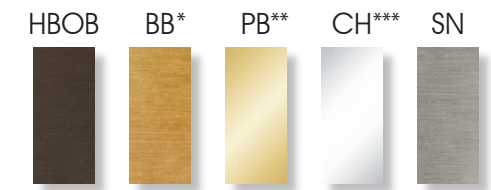

C-8410 G-5770 SN

C-8310 G-5770 HBOB

LICHTSTAR NOTE
ALL CANOPY OPTIONS

- SINGLE: C-8110 & C-8120
- TRIPLE: C-8310 & C-9750
- QUAD: C-8410
- GLASS: G-5770

FINISH OPTIONS

* C-9750 and G-5770 are not available in BB.
 ** C-8310, C-8410, and C-9750 are not available in PB.
 *** C-9750 is not available in CH.