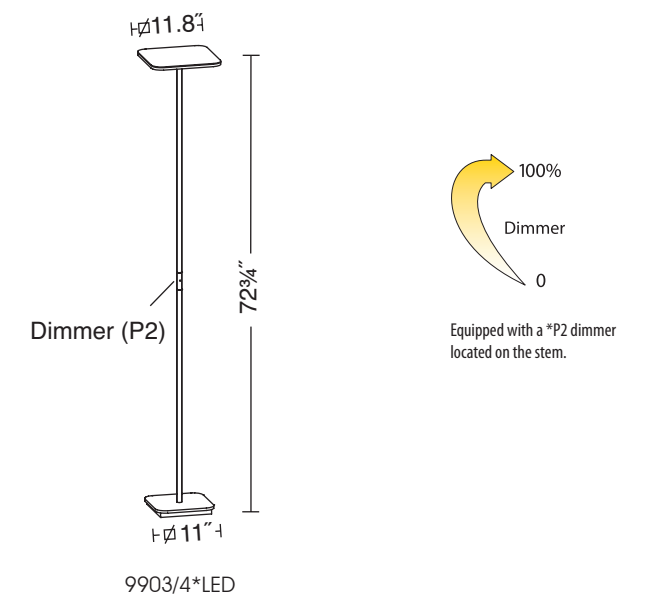

9903*LED BA

9903*LED BA

9903*LED
PLATZ

FINISH OPTIONS

DIMENSIONS

DIMMER FEATURES

Point Dimming - the lamp may be turned on with a single click of the P1 dimmer.

Dimming Cycle - to adjust the lamp to the perfect light level for any situation, press and hold the P2 dimmer. The dimmer will cycle through all dimming levels. When the lamp achieves the light level of your choice, release the P2 dimmer.

Memory Feature - one touch to the P2 dimmer brings it back on to the last used setting, simply press the dimmer through the dimming cycle if a different setting is required.

LED SPECIFICATIONS

- LED:** 4x OSRAM LED (120 V)
- Light Output:** 4300 Lumens equivalent to 300 W Halogen
- System Power Consumption:** 40 Watts
- Light Color:** 2700 Kelvin / CRI: 80+
- Dimmer:** Full-range dimming of <0.1% - 100%