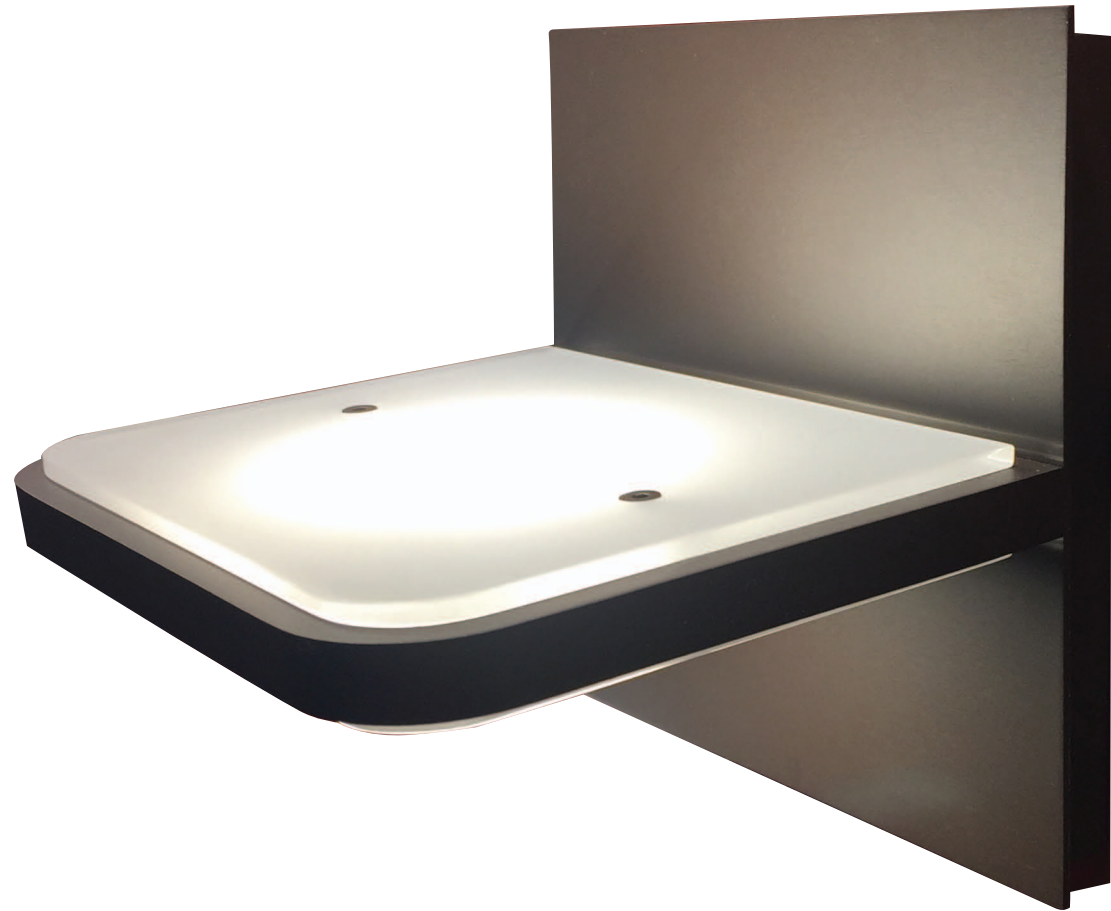

9564*LED
 9574*LED
 9584*LED
 WEGA SERIES

FINISH OPTIONS

DIMENSIONS

9574/4*LED

9584/6*LED

9564/2*LED

0 Dimmable 100%

Dimmable using a conventional wall dimmer.

LED SPECIFICATIONS

LED:	Line Voltage LEDs (120V)
Light Output 9564*LED:	2x 330 Lumens (Σ 660) (combined equivalency to 75W Osram Halogen)
Light Output 9574*LED:	4x 330 Lumens (Σ 1,320) (combined equivalency to 150W Osram Halogen)
Light Output 9584*LED:	6x 330 Lumens (Σ 1,980) (combined equivalency to 225W Osram Halogen)
System Power Consumption	
9564*LED:	2x 4.3 Watt (Σ 8.6 Watts)
9574*LED:	4x 4.3 Watt (Σ 17.2 Watts)
9584*LED:	6x 4.3 Watt (Σ 25.8 Watts)
Light Color:	2700 Kelvin / CRI 80+
Dimmer:	Fully dimmable with a conventional wall dimmer.