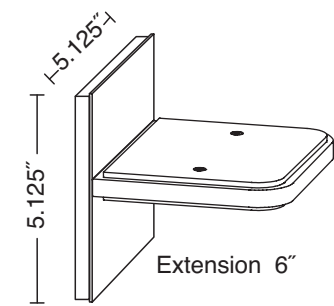

9564*LED
 9574*LED
 9584*LED
 WEGA SERIES

FINISH OPTIONS

DIMENSIONS

9574/4*LED

9584/6*LED

9564/2*LED

0 Dimmable 100%

Dimmable using a conventional wall dimmer.

LED SPECIFICATIONS

LED:	Line Voltage LEDs (120V)
Light Output 9564*LED:	2x 330 Lumens (Σ 660) (combined equivalency to 75W Osram Halogen)
Light Output 9574*LED:	4x 330 Lumens (Σ 1,320) (combined equivalency to 150W Osram Halogen)
Light Output 9584*LED:	6x 330 Lumens (Σ 1,980) (combined equivalency to 225W Osram Halogen)
System Power Consumption	
9564*LED:	2x 4.3 Watt (Σ 8.6 Watts)
9574*LED:	4x 4.3 Watt (Σ 17.2 Watts)
9584*LED:	6x 4.3 Watt (Σ 25.8 Watts)
Light Color:	2700 Kelvin / CRI 80+
Dimmer:	Fully dimmable with a conventional wall dimmer.