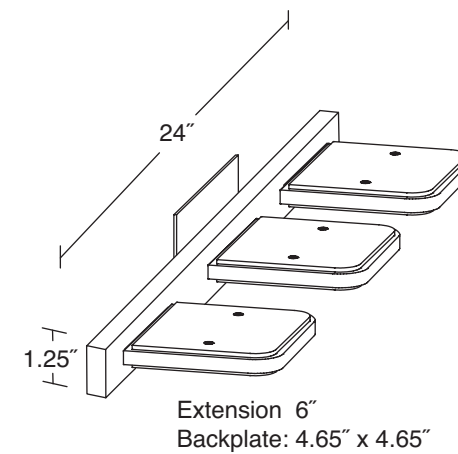

9564*LED
 9574*LED
 9584*LED
 WEGA SERIES

FINISH OPTIONS

DIMENSIONS

9574/4*LED

9584/6*LED

9564/2*LED

0 Dimmable 100%

Dimmable using a conventional wall dimmer.

LED SPECIFICATIONS

LED:	Line Voltage LEDs (120V)
Light Output 9564*LED:	2x 330 Lumens (Σ 660) (combined equivalency to 75W Osram Halogen)
Light Output 9574*LED:	4x 330 Lumens (Σ 1,320) (combined equivalency to 150W Osram Halogen)
Light Output 9584*LED:	6x 330 Lumens (Σ 1,980) (combined equivalency to 225W Osram Halogen)
System Power Consumption	
9564*LED:	2x 4.3 Watt (Σ 8.6 Watts)
9574*LED:	4x 4.3 Watt (Σ 17.2 Watts)
9584*LED:	6x 4.3 Watt (Σ 25.8 Watts)
Light Color:	2700 Kelvin / CRI 80+
Dimmer:	Fully dimmable with a conventional wall dimmer.