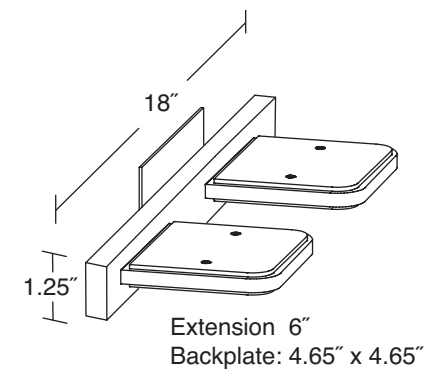

9564*LED
 9574*LED
 9584*LED
 WEGA SERIES

FINISH OPTIONS

DIMENSIONS

9574/4*LED

9584/6*LED

9564/2*LED

0 Dimmable 100%

Dimmable using a conventional wall dimmer.

LED SPECIFICATIONS

LED:	Line Voltage LEDs (120V)
Light Output 9564*LED:	2x 330 Lumens (Σ 660) (combined equivalency to 75W Osram Halogen)
Light Output 9574*LED:	4x 330 Lumens (Σ 1,320) (combined equivalency to 150W Osram Halogen)
Light Output 9584*LED:	6x 330 Lumens (Σ 1,980) (combined equivalency to 225W Osram Halogen)
System Power Consumption	
9564*LED:	2x 4.3 Watt (Σ 8.6 Watts)
9574*LED:	4x 4.3 Watt (Σ 17.2 Watts)
9584*LED:	6x 4.3 Watt (Σ 25.8 Watts)
Light Color:	2700 Kelvin / CRI 80+
Dimmer:	Fully dimmable with a conventional wall dimmer.