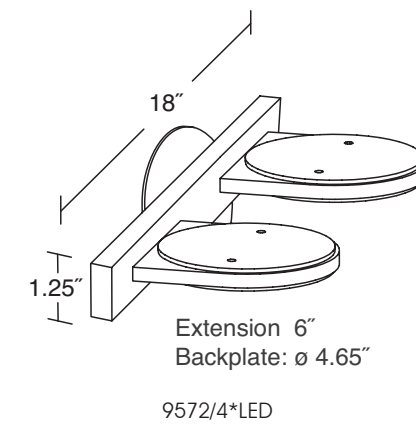

9572*LED PA

9583*LED PA

9572*LED
9583*LED
WEGA SERIES

FINISH OPTIONS

4-Light Option available upon Special Request.

DIMENSIONS

Dimmable using a conventional wall dimmer.

LED SPECIFICATIONS

LED:	Line Voltage LEDs (120V)
Light Output 9572*LED:	4x 330 Lumens (Σ 1,320) (combined equivalency to 150 W Osram Halogen)
Light Output 9583*LED:	6x 330 Lumens (Σ 1,980) (combined equivalency to 225 W Osram Halogen)
System Power Consumption	
9572*LED:	4x 4.3 Watt (Σ 17.2 Watts)
9583*LED:	6x 4.3 Watt (Σ 25.8 Watts)
Light Color:	2700 Kelvin / CRI: 80+
Dimmer:	Fully dimmable with a conventional wall dimmer.