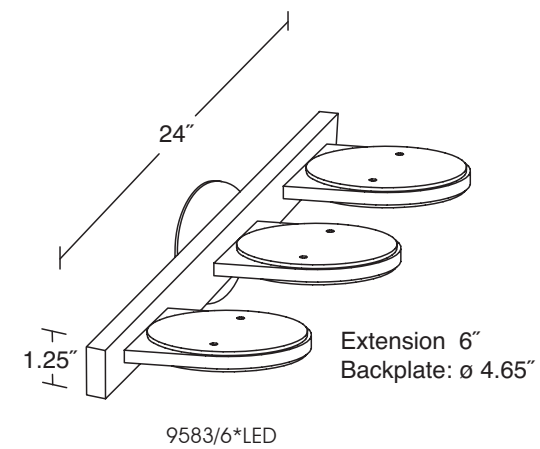

9572*LED PA

9583*LED PA

9572*LED
9583*LED
WEGA SERIES

FINISH OPTIONS

4-Light Option available upon Special Request.

DIMENSIONS

Dimmable using a conventional wall dimmer.

LED SPECIFICATIONS

LED:	Line Voltage LEDs (120V)
Light Output 9572*LED:	4x 330 Lumens (Σ 1,320) (combined equivalency to 150 W Osram Halogen)
Light Output 9583*LED:	6x 330 Lumens (Σ 1,980) (combined equivalency to 225 W Osram Halogen)
System Power Consumption	
9572*LED:	4x 4.3 Watt (Σ 17.2 Watts)
9583*LED:	6x 4.3 Watt (Σ 25.8 Watts)
Light Color:	2700 Kelvin / CRI: 80+
Dimmer:	Fully dimmable with a conventional wall dimmer.