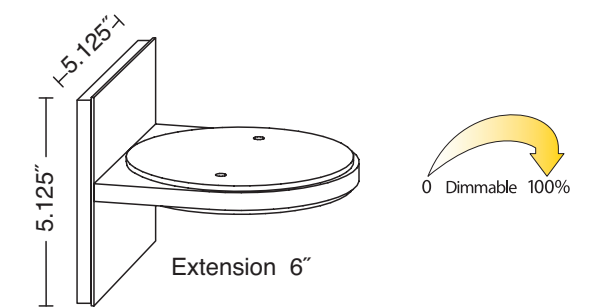

9561*LED
WEGA SERIES

FINISH OPTIONS

DIMENSIONS

9561/2*LED

LED SPECIFICATIONS

LED:	Line Voltage LEDs (120V)
Light Output 9561*LED:	2x 330 Lumens (Σ 660) (combined equivalency to 75W Osram Halogen)
System Power Consumption:	2x 4.3 Watt (Σ 8.6 Watts)
Light Color:	2700 Kelvin / CRI: 80+
Dimmer:	Fully dimmable with a conventional wall dimmer.