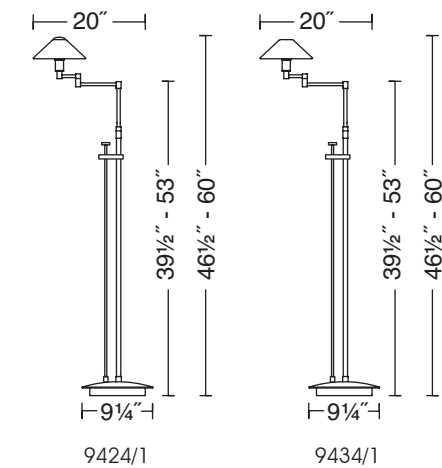

9434 CH TRW

9434 HBOB MGR (l)
9424 HBOB (r)

9424
9434

FINISH OPTIONS

GLASS OPTIONS FOR 9434

DIMENSIONS / BULBS

Halolux® Ceram 1x
120V/100W - B15d Clear
1500 Lumens
2900 Kelvin

Manufactured by Osram GmbH
9250*100-DC/CL

Equipped with a full-range, side-line dimmer. Item 9424/1 in Chrome is supplied with 1x 75W Halolux® Ceram bulb.

RELATED ITEMS