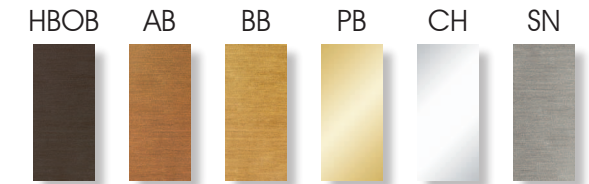

9434 CH TRW

9434 HBOB MGR (l)
9424 HBOB (r)

9424
9434

FINISH OPTIONS

GLASS OPTIONS FOR 9434

DIMENSIONS / BULBS

Halolux® Ceram 1x
120V/100W - B15d Clear
1500 Lumens
2900 Kelvin

Manufactured by Osram GmbH
9250*100-DC/CL

Equipped with a full-range, side-line dimmer. Item 9424/1 in Chrome is supplied with 1x 75W Halolux® Ceram bulb.

RELATED ITEMS