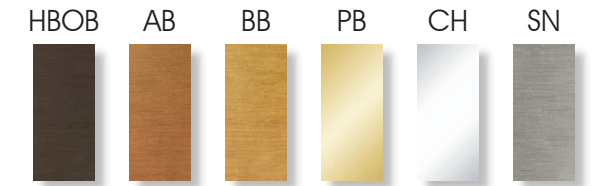

9416 HBOB

9426 SN AWH

9416  
9426

FINISH OPTIONS

GLASS OPTIONS FOR 9426

DIMENSIONS / BULBS

Halolux® Ceram 1x  
120V/100W - B15d Clear  
1500 Lumens  
2900 Kelvin

Manufactured by  
Osram GmbH

9250\*100-DC/CL

Equipped with a full-range, turn-knob dimmer.  
Item 9416/1 in Chrome is supplied with 1x 75W  
Halolux® Ceram bulb.

OPTIONAL ACCESSORIES

Pin-Up Kit for 9416  
Pin-Up Kit for 9426  
Order code: 9426 PIN UP KIT

Please refer to finish options above when ordering. Sold separately.

9416 with 9426 PUK AB