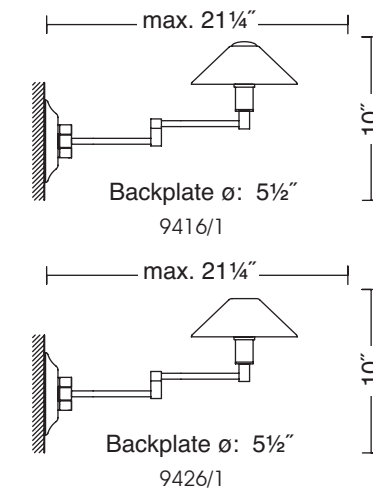

9416 HBOB

9426 SN AWH

9416  
9426

FINISH OPTIONS

GLASS OPTIONS FOR 9426

DIMENSIONS / BULBS

Halolux® Ceram 1x  
120V/100W - B15d Clear  
1500 Lumens  
2900 Kelvin

Manufactured by  
Osram GmbH

9250\*100-DC/CL

Equipped with a full-range, turn-knob dimmer.  
Item 9416/1 in Chrome is supplied with 1x 75W  
Halolux® Ceram bulb.

OPTIONAL ACCESSORIES

Pin-Up Kit for 9416  
Pin-Up Kit for 9426  
Order code: 9426 PIN UP KIT