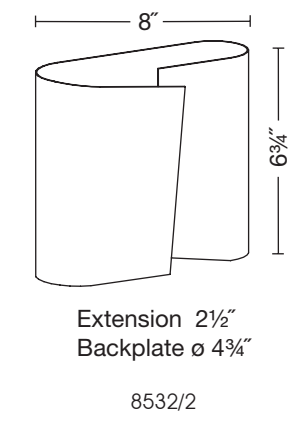

8531 HBOB

8532 STS

FILIA S 8531
 FILIA L 8532

FINISH OPTIONS

DIMENSIONS / BULBS

8531: Halogen G9 1x
 120V/75W - Frosted
 1300 Lumens
 2800 Kelvin
 9250*075-HPNFR
 Dimmable using a conventional wall dimmer.
 0 Dimmable 100%
 Fixture comes with glass diffuser on top and bottom.