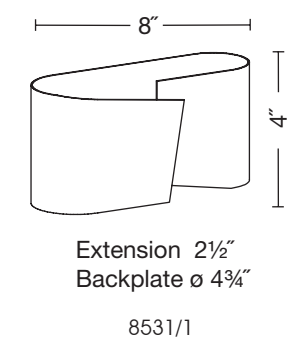

8531 HBOB

8532 STS

FILIA S 8531
 FILIA L 8532

FINISH OPTIONS

DIMENSIONS / BULBS

8531: Halogen G9 1x
 120V/75W - Frosted
 1300 Lumens
 2800 Kelvin
 9250*075-HPNFR
 Dimmable using a conventional wall dimmer.
 0 Dimmable 100%
 Fixture comes with glass diffuser on top and bottom.