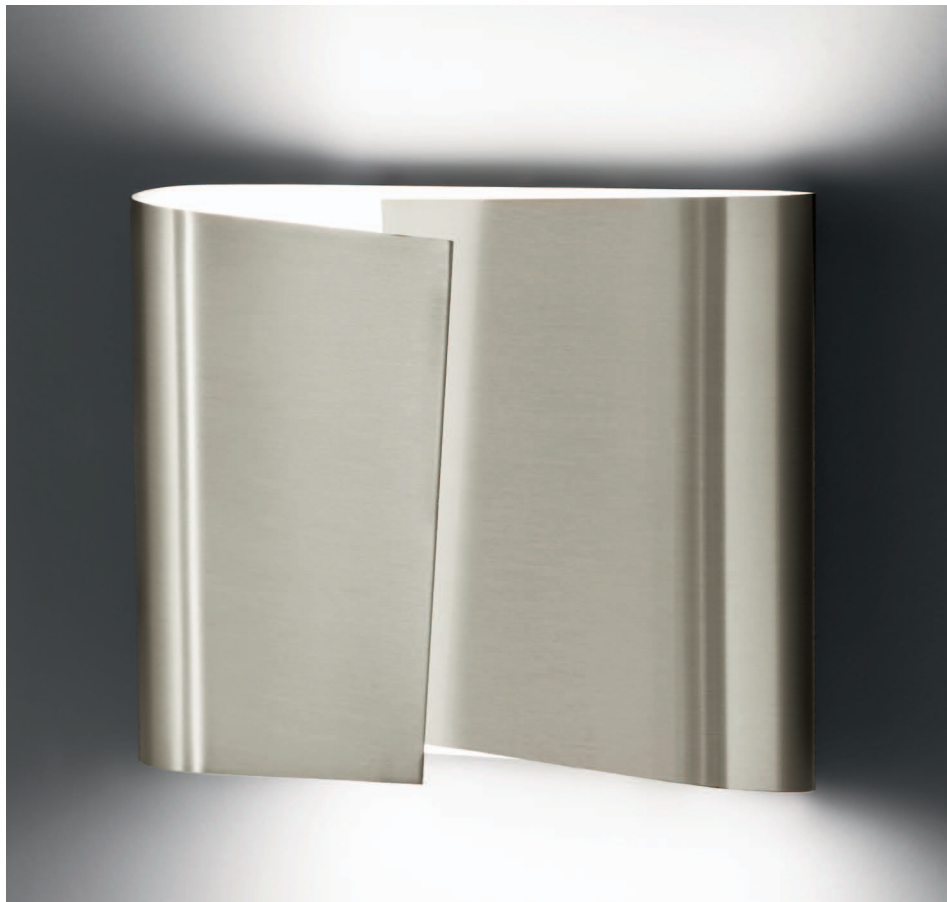

8531 HBOB

8532 STS

FILIA S 8531
 FILIA L 8532

FINISH OPTIONS

DIMENSIONS / BULBS

8531: Halogen G9 1x
 120V/75W - Frosted
 1300 Lumens
 2800 Kelvin
 9250*075-HPNFR
 Dimmable using a conventional wall dimmer.
 0 Dimmable 100%
 Fixture comes with glass diffuser on top and bottom.

8532: Halogen G9 2x
 120V/60W - Frosted
 820 Lumens per bulb (Σ 1640)
 2900 Kelvin
 9250*060-HPNFR
 Dimmable using a conventional wall dimmer.
 0 Dimmable 100%
 Fixture comes with glass diffuser on top and bottom.