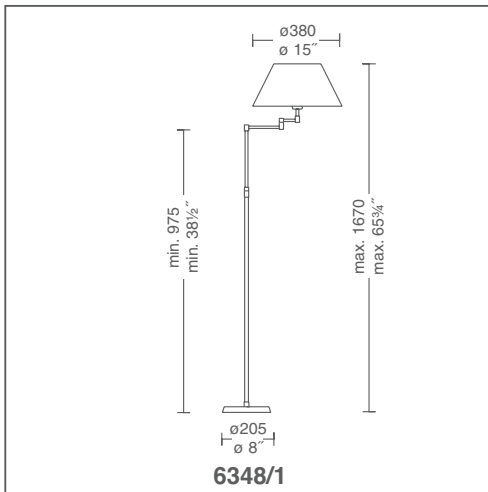

Fabric Shaded Swing-Arm Floor Lamp No. 6348/1

6348/1 Hand-Brushed Old Bronze
with 6348.KP Shade

6348/1 Antique Brass
with 6348.KP Shade

6348/1 Brushed Brass
with 6348.SW Shade

Kupfer (KP)

Satin White (SW)

The 6348/1 swing-arm floor lamp is lit with one 100-Watt bulb. A floor dimmer provides comfortable light control for all settings.

Shade Dimensions:

Top Diameter: 7¹/₈"
Bottom Diameter: 15"
Height: 7¹/₂"

The fabric shades are hand washable.

Finish Options:

AB Antique Brass
BB Brushed Brass
HB/OB Hand-Brushed Old Bronze
SN Satin Nickel

Shade Options:

6348.KP Kupfer
6348.SW Satin White

Bulb (not included):

120V/max. 100 Watt, Medium Base
or
120V/max. 100 Watt Osram Halolux, Edison
Base, Double-envelope halogen

Facing Page: **6348/1** SN with 6348.KP Shade