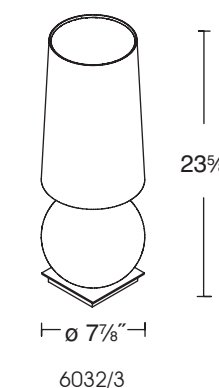

6031 SN SW SWSQ (l)  
- SN SW SWSQ (r)

6031  
6032  
GALILEO SERIES

FINISH OPTIONS

SN

SHADE OPTIONS

SWRD

SWSQ

DIMENSIONS / BULBS

**6032 Base: Osram Halopin®** 2x  
120V/20W - G9 Clear  
330 Lumens per bulb (Σ 660)  
2700 Kelvin  
9250\*020-HPNCL

Equipped with two full-range, turn-knob dimmers; one for the base and one for the shade.