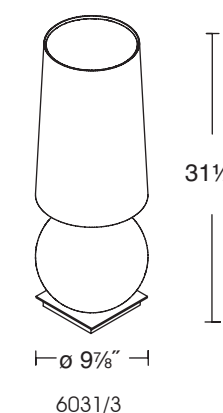

6031 SN SW SWSQ (l)  
- SN SW SWSQ (r)

6031  
6032  
GALILEO SERIES

FINISH OPTIONS

SN

SHADE OPTIONS

SWRD

SWSQ

DIMENSIONS / BULBS

**6032 Base: Osram Halopin®** 2x  
120V/20W - G9 Clear  
330 Lumens per bulb (Σ 660)  
2700 Kelvin  
9250\*020-HPNCL

Equipped with two full-range, turn-knob dimmers; one for the base and one for the shade.