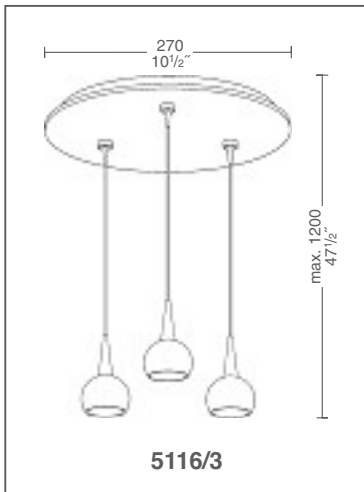

Pendant No. 5116/3 & No. 5128/3

5116/3 Satin Nickel with Frosted Band Glass

5128/3 Brushed Brass with Blossom Glass

Fixtures can easily be dimmed with a conventional wall dimmer.

Bulbs:
(for Blossom, Frosted Band & Hand Etched):

Socket rated for 60 Watt maximum, 40 Watt bulb provided.
120 V/max. 40 Watt, E12 Xenon Bulb
Order Code: 9250*040-XFR

Finish Options:

AB	Antique Brass
BB	Brushed Brass
HB/OB	Hand-Brushed Old Bronze
SN	Satin Nickel

Glass Options / Dimensions:

Blossom	ø: 3" h: 5"
Frosted Band	ø: 2 1/4" h: 4 3/4"
Hand Etched	ø: 2 5/8" h: 4 5/8"

Facing page: **5116/3** HB/OB with Hand-Etched Glass