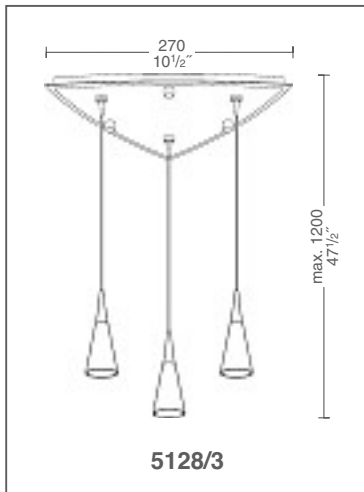

Pendant No. 5116/3 & No. 5128/3

5116/3 Satin Nickel with Frosted Band Glass

5128/3 Brushed Brass with Blossom Glass

Fixtures can easily be dimmed with a conventional wall dimmer.

Bulbs:
(for Blossom, Frosted Band & Hand Etched):

Socket rated for 60 Watt maximum, 40 Watt bulb provided.
120 V/max. 40 Watt, E12 Xenon Bulb
Order Code: 9250*040-XFR

Finish Options:

AB	Antique Brass
BB	Brushed Brass
HB/OB	Hand-Brushed Old Bronze
SN	Satin Nickel

Glass Options / Dimensions:

Blossom	ø: 3" h: 5"
Frosted Band	ø: 2 1/4" h: 4 3/4"
Hand Etched	ø: 2 5/8" h: 4 5/8"

Facing page: **5116/3** HB/OB with Hand-Etched Glass