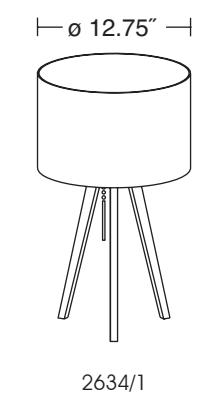

2634
DREIBEIN SERIES

FINISH OPTIONS

SHADE OPTIONS

DIMENSIONS / BULBS

120V/max. 100W 1x
Medium Base, not included.

Shade Dimensions:
Shade Top ø 12¾"
Shade Bottom ø 12¾"
Shade Height 8¼"

Equipped with a pull-chain, on/off switch.