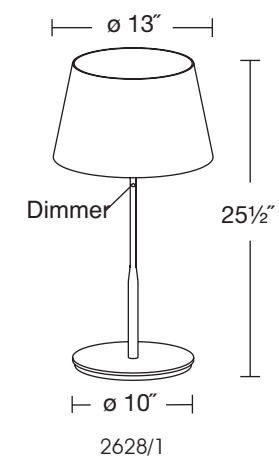

2628*P1
PIA

FINISH OPTIONS

SHADE OPTIONS

DIMENSIONS / BULBS

120V/max. 100W 1x
Medium Base, not included.

Shade Dimensions:
Shade Top ø 9 3/4"
Shade Bottom ø 13"
Shade Height 8"

Equipped with a *P1 dimmer.

In order to comply with the laws in the State of California, all shipments of this lamp to the State of California include compact fluorescent light bulbs.