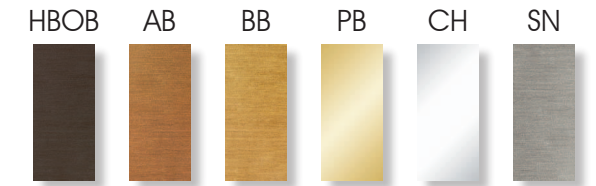

6504 CH

6514 HBOB ABR

6504  
6514

FINISH OPTIONS

GLASS OPTIONS FOR 6514

DIMENSIONS / BULBS

Halolux® Ceram 1x  
120V/100W - B15d Clear  
1500 Lumens  
2900 Kelvin

Manufactured by Osram GmbH

9250\*100-DC/CL  
Equipped with a full-range, turn-knob dimmer. Item 6504/1 in Chrome is supplied with 1x 75W Halolux® Ceram bulb.

RELATED ITEMS