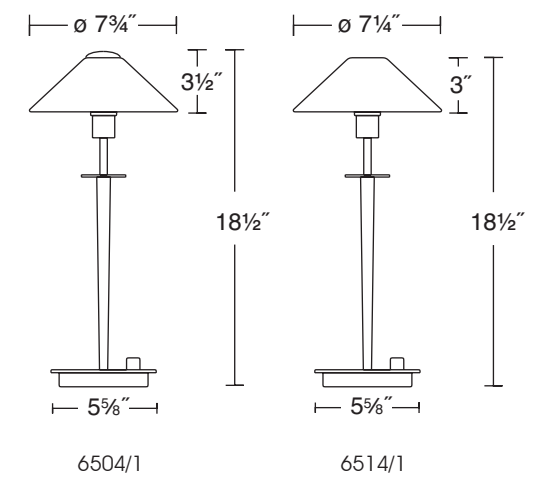

6504 CH

6514 HBOB ABR

6504  
6514

FINISH OPTIONS

GLASS OPTIONS FOR 6514

DIMENSIONS / BULBS

Halolux® Ceram 1x  
120V/100W - B15d Clear  
1500 Lumens  
2900 Kelvin

Manufactured by Osram GmbH

9250\*100-DC/CL  
Equipped with a full-range, turn-knob dimmer. Item 6504/1 in Chrome is supplied with 1x 75W Halolux® Ceram bulb.

RELATED ITEMS